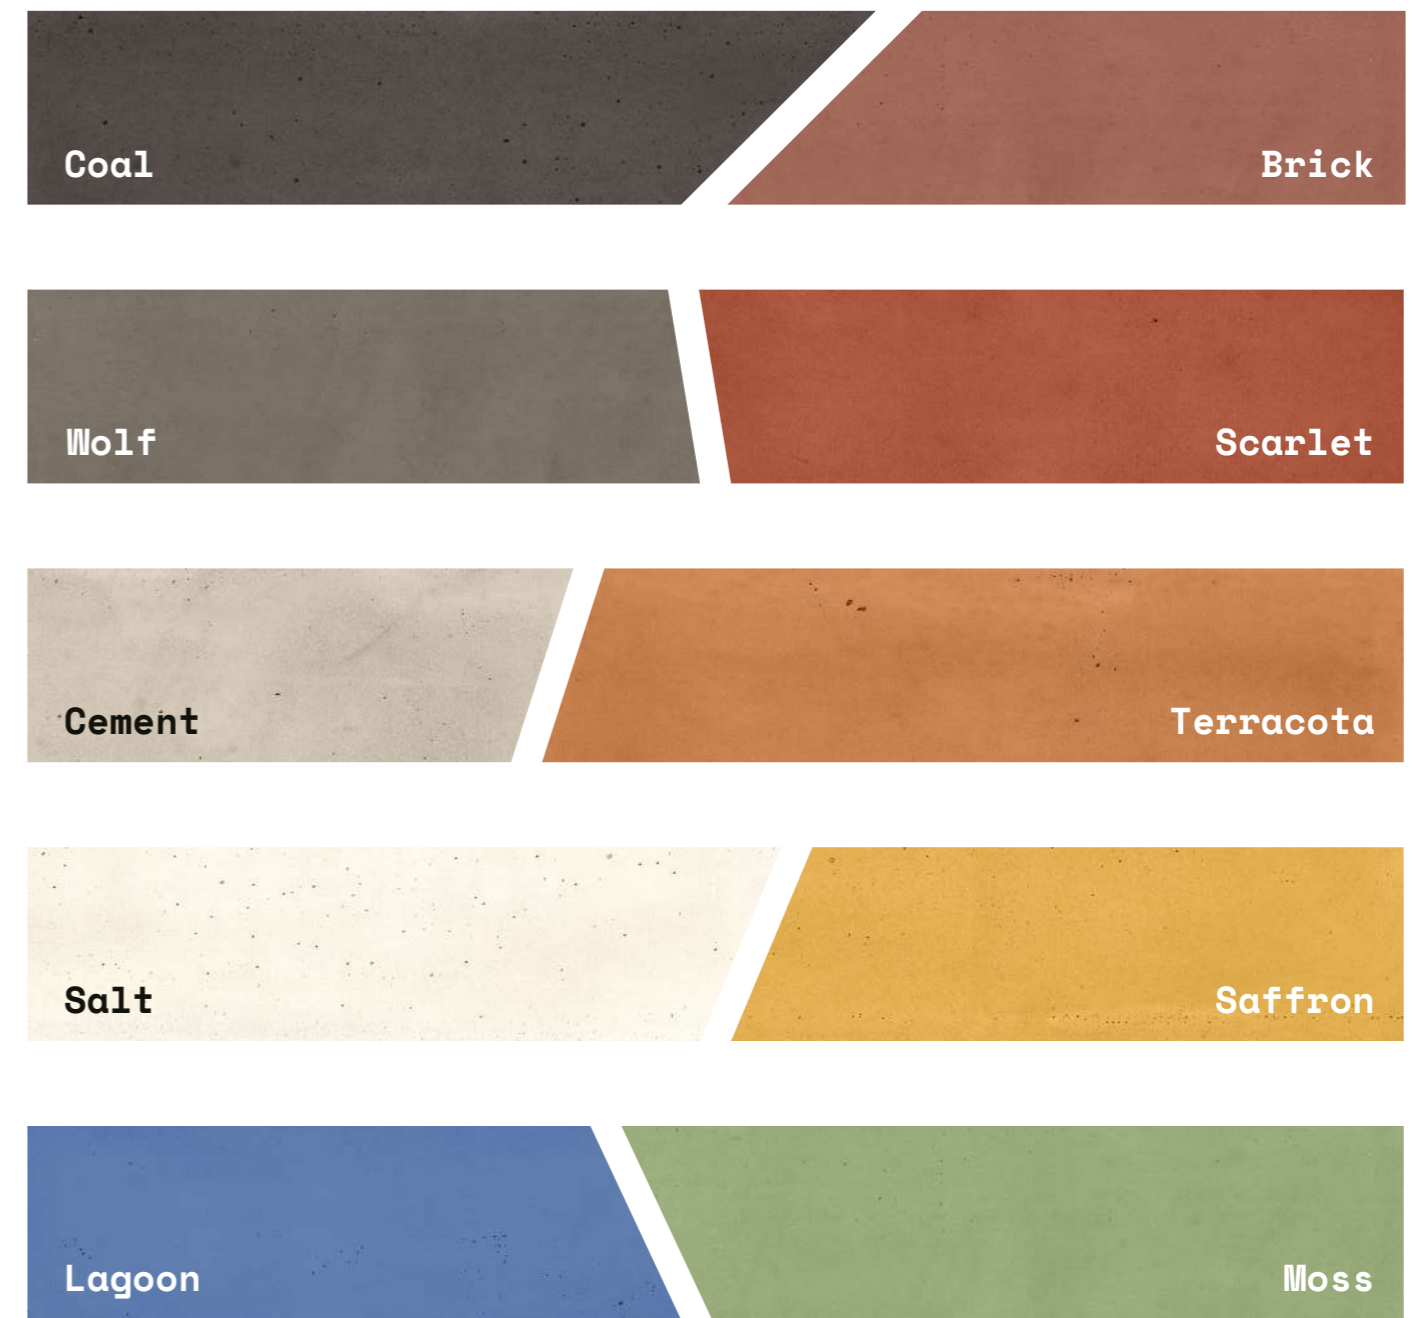

0%

biological contaminants;
volatile organic compounds (VOC);
plasticizers;
phthalates;
formaldehydes.

A wall covering that protects the environment and is better for everyone.

SAFER AND SUSTAINABLE

- Optimized dimensions;
- Easy transport;
- Only 4 kg m²;
- Quick, clean and easy at site;
- Reduced investment;
- Produced with renewable energies;

Cores

Colours

SLIMCRETE é um revestimento de betão, disponível em 10 cores distintas capazes de se adaptar aos mais diversos estilos de arquitetura e decoração.

SLIMCRETE is a concrete wall covering, available in 10 different colours. Suitable for every style of architecture and decoration.